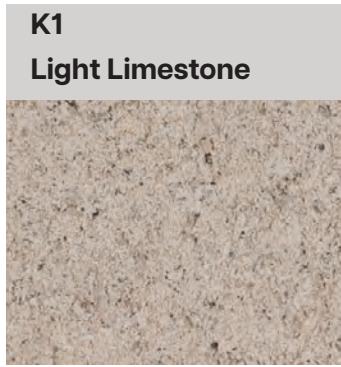

**Conproco® Matrix**  
**Conproco® Matrix Superfine**  
**Conproco® Matrix TR**  
**Conproco® RePoint**  
**Conproco® Injection Grout**

Created by – shaved finish (left)  
smooth finish (center), and sandblast  
finish (right)

**This color card is to provide an approximation of the color. Additional colors are available. Contact your local sales representative. Always request a sample of the product in desired color for accurate matching.**

The colors shown are standard for Conproco Matrix, Conproco Matrix Superfine, Conproco Matrix TR, Conproco RePoint, and Conproco Injection Grout.

Color matching is available for each of these products with the exception of Injection Grout. Refer to the current technical data sheet for application and finishing detail for each product.