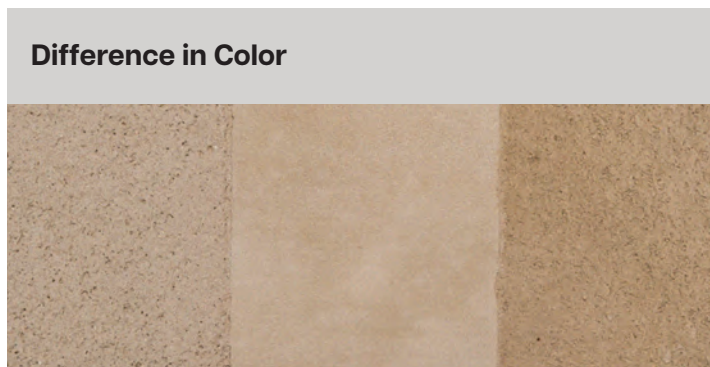

**Conproco® Matrix**  
**Conproco® Matrix Superfine**  
**Conproco® Matrix TR**  
**Conproco® RePoint**  
**Conproco® Injection Grout**

Created by – shaved finish (left)  
smooth finish (center), and sandblast  
finish (right)

**This color card is to provide an approximation of the color. Additional colors are available. Contact your local sales representative. Always request a sample of the product in desired color for accurate matching.**

The colors shown are standard for Conproco Matrix, Conproco Matrix Superfine, Conproco Matrix TR, Conproco RePoint, and Conproco Injection Grout.

Color matching is available for each of these products with the exception of Injection Grout. Refer to the current technical data sheet for application and finishing detail for each product.