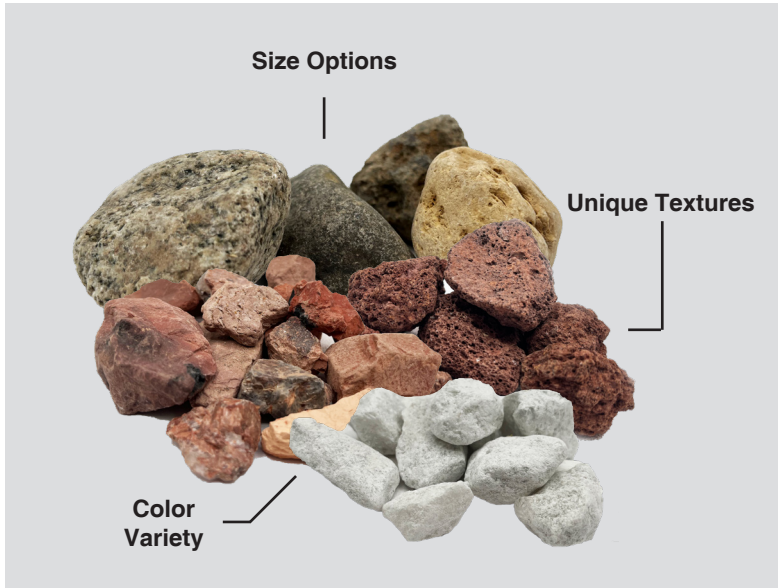

**River Pebble**

BOM #103786

**Trap Rock**

BOM #114439

**Pea Gravel**

BOM #106095

**Multi-Purpose Gravel**

BOM #104103

### Use For:

Gardens

Paths

Decoration

Drainage

Edging

Crafts

### All varieties of NorthRock® Landscape Rock:

- Do not fade with sunlight or moisture
- Do not attract pests like ants and termites
- Help reduce erosion and maintain moisture
- Stay in place better than plant-based mulch